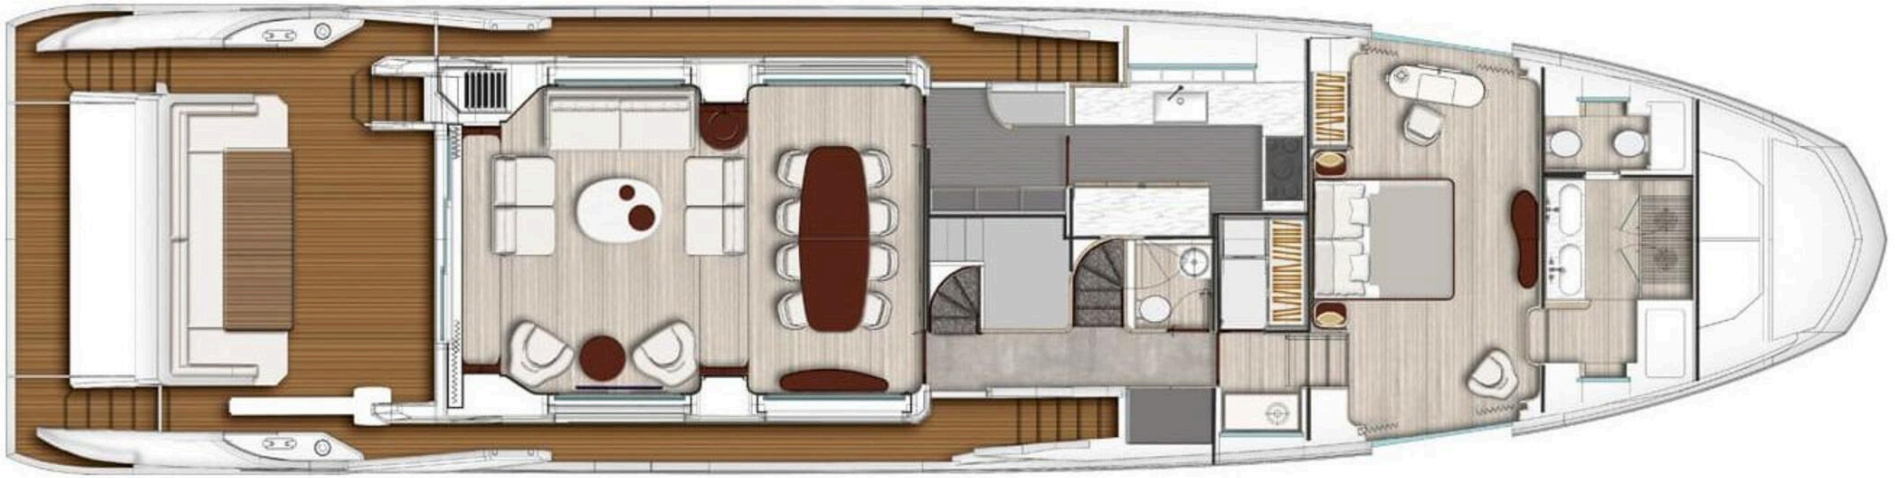

Accommodation is arranged for up to 10 guests across 5 cabins, including a full-beam owner's suite on the main deck. The layout is completed by two double cabins and two twin cabins, each with its own en-suite bathroom, providing a versatile configuration for families, private cruising or charter operations.

The flybridge is designed as a central social space and features a retractable hardtop, Jacuzzi, bar, BBQ and generous lounge areas. A hydraulic swim platform and tender garage at the stern provide convenient access to the water while enhancing the yacht's practicality for Mediterranean cruising.

M/Y GRANDE 27

GUEST CABIN

M/Y GRANDE 27

GUEST CABIN

M/Y GRANDE 27

General Arrangement

FLYBRIDGE

MAIN DECK