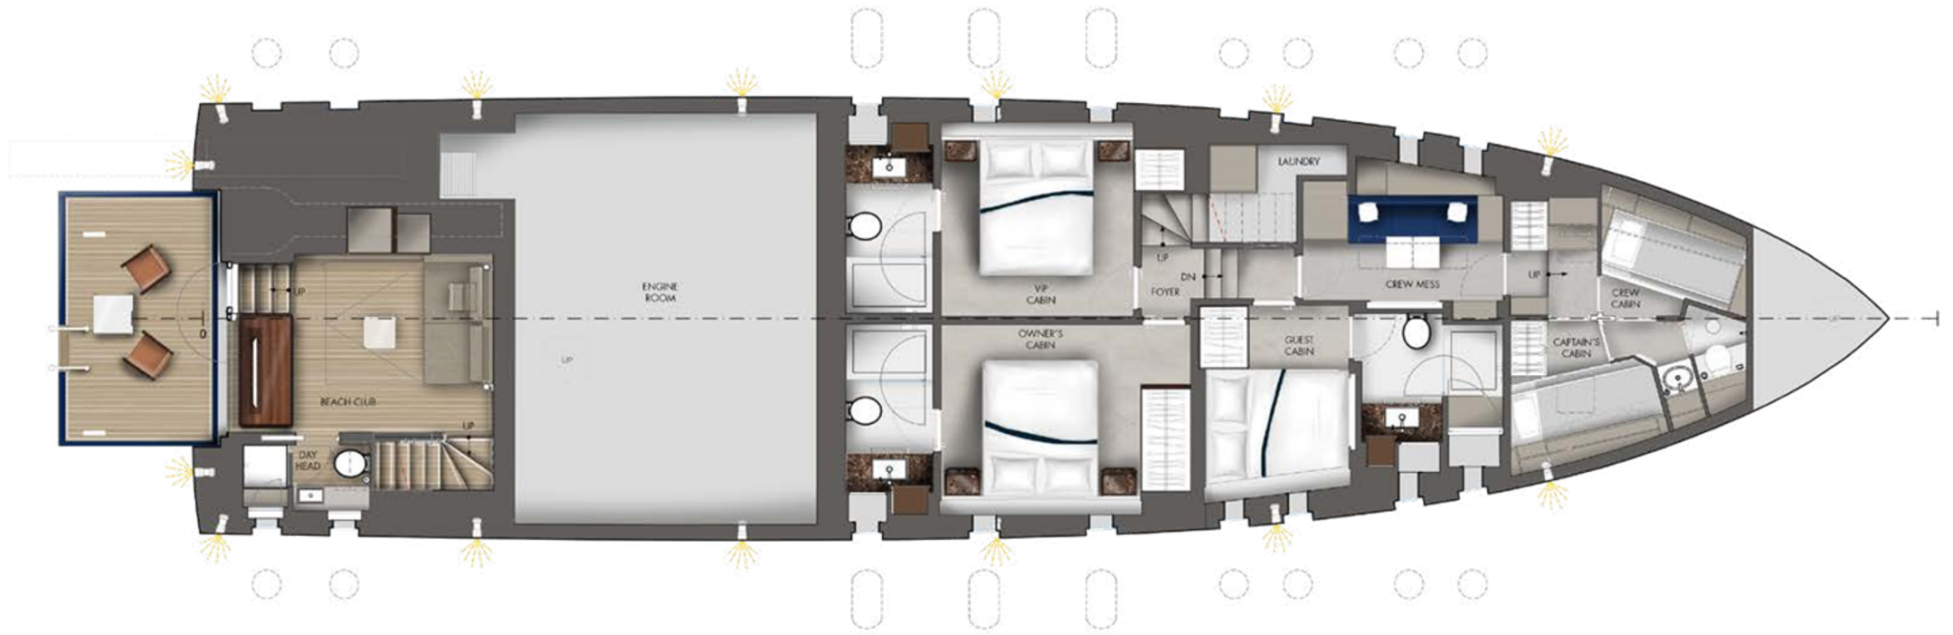

M/Y GENTLEMAN 24

BEACH CLUB

M/Y GENTLEMAN 24

General Arrangement

TOP VIEW

MAIN DECK

LOWER DECK

KIRILL KUATOV