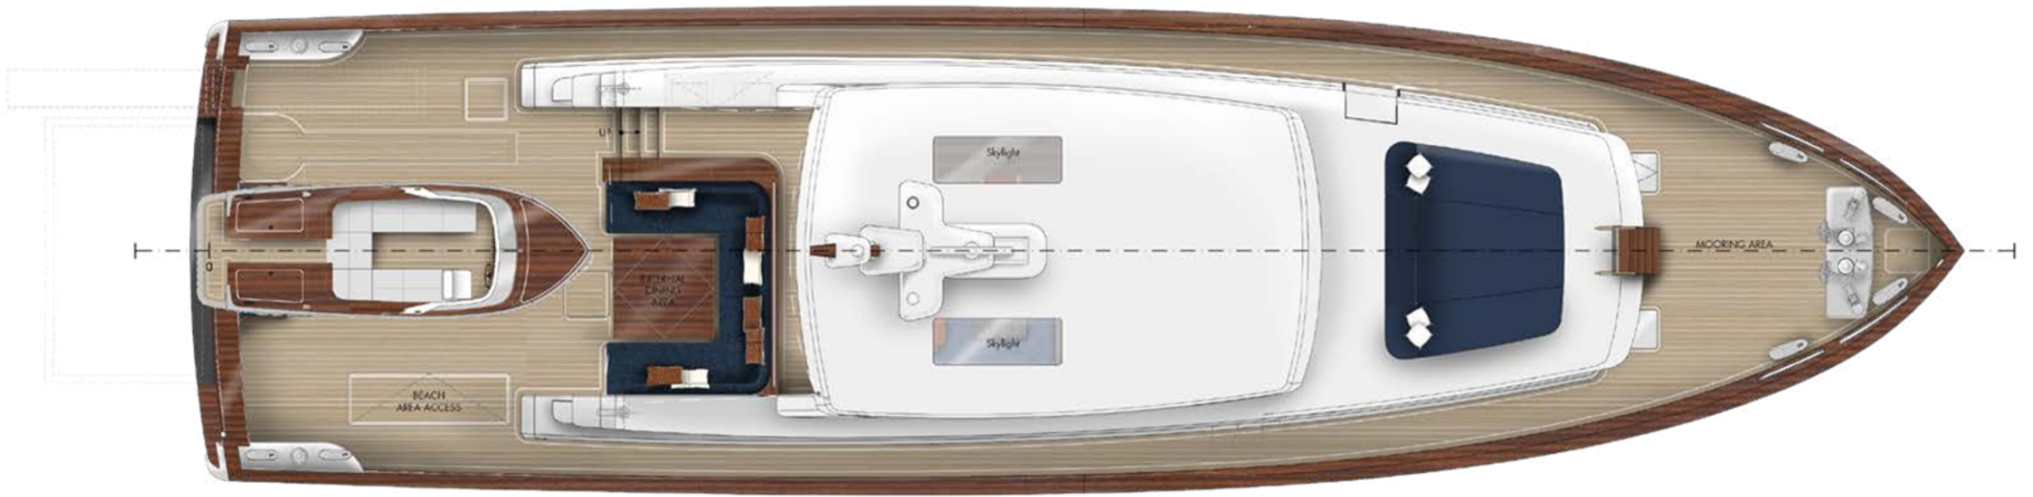

[see more information about M/Y GENTLEMAN 24 at www.nauyachts.com](http://www.nauyachts.com)

SPECIFICATION

SHIPYARD, MODEL	Picchiotti Gentleman 24
BUILT	2025
LENGTH	24 m
WATERLINE LENGTH	21.42 m
HULL CONFIGURATION	SEMI-DISPLACEMENT
BEAM	6.5 m
RANGE	1800
DRAFT	1.4 m
GROSS TONNAGE	150 GT
YACHT CLASS	CE
CABINS	3+2
MASTER CABIN	LOWER DECK
GUESTS	6
BERTHS	6+3
CREW	3
HEADS	3+1

M/Y GENTLEMAN 24

MASTER BATHROOM

M/Y GENTLEMAN 24

LOWER DECK LOBBY

M/Y GENTLEMAN 24

VIP CABIN

M/Y GENTLEMAN 24

BEACH CLUB

M/Y GENTLEMAN 24

BEACH CLUB

M/Y GENTLEMAN 24

General Arrangement

TOP VIEW

MAIN DECK

LOWER DECK

KIRILL KUATOV