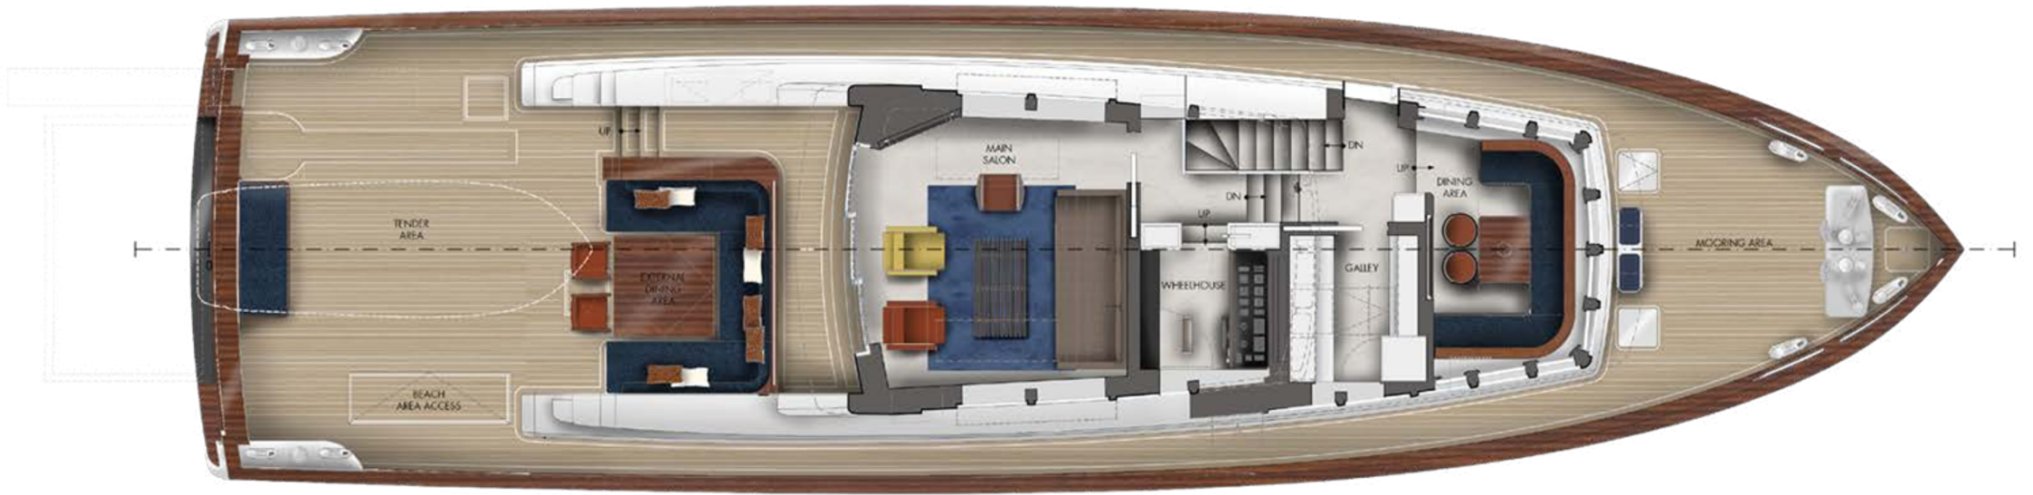

M/Y GENTLEMAN 24

MASTER BATHROOM

M/Y GENTLEMAN 24

LOWER DECK LOBBY

M/Y GENTLEMAN 24

VIP CABIN

M/Y GENTLEMAN 24

BEACH CLUB

M/Y GENTLEMAN 24

BEACH CLUB

M/Y GENTLEMAN 24

General Arrangement

TOP VIEW

MAIN DECK

LOWER DECK

KIRILL KUATOV